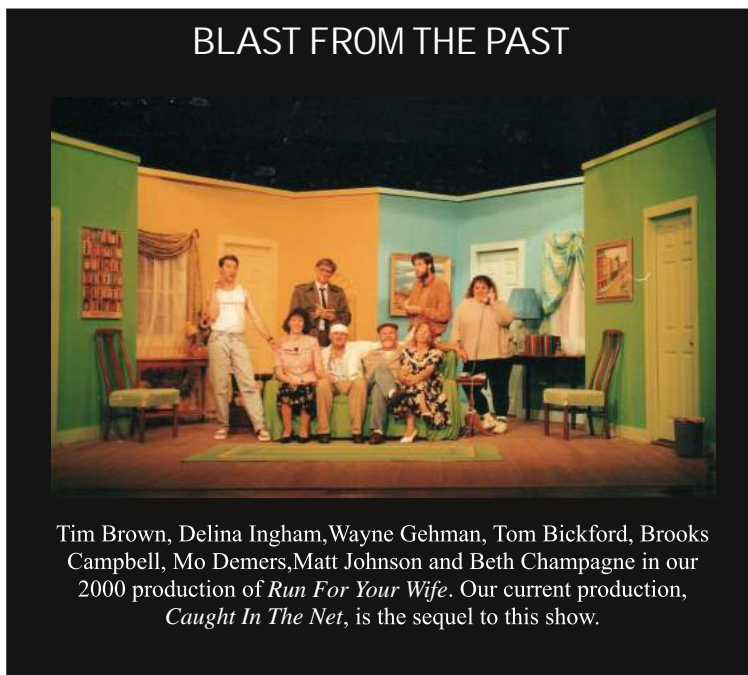

Changes to the Board

You may have noticed a new name on the list of our board members. Our treasurer, Richie O'Brien has been obliged to give up her post for the remainder of the year, because of pressing business requirements. We owe many thanks to Richie for her years of service to the group and we hope she will remain as active as possible in the future. We know we can always count on her to be an appreciative audience member.

Taking her place for the remainder of her term is Joshua Spaulding.

Joshua was elected by the board as specified in our by laws (<http://www.village-players.com/bylaws/probylaws.htm>). We all welcome him to the board and know that he will do a terrific job in helping to direct our theater.

Tim Brown, Delina Ingham, Wayne Gehman, Tom Bickford, Brooks Campbell, Mo Demers, Matt Johnson and Beth Champagne in our 2000 production of *Run For Your Wife*. Our current production, *Caught In The Net*, is the sequel to this show.